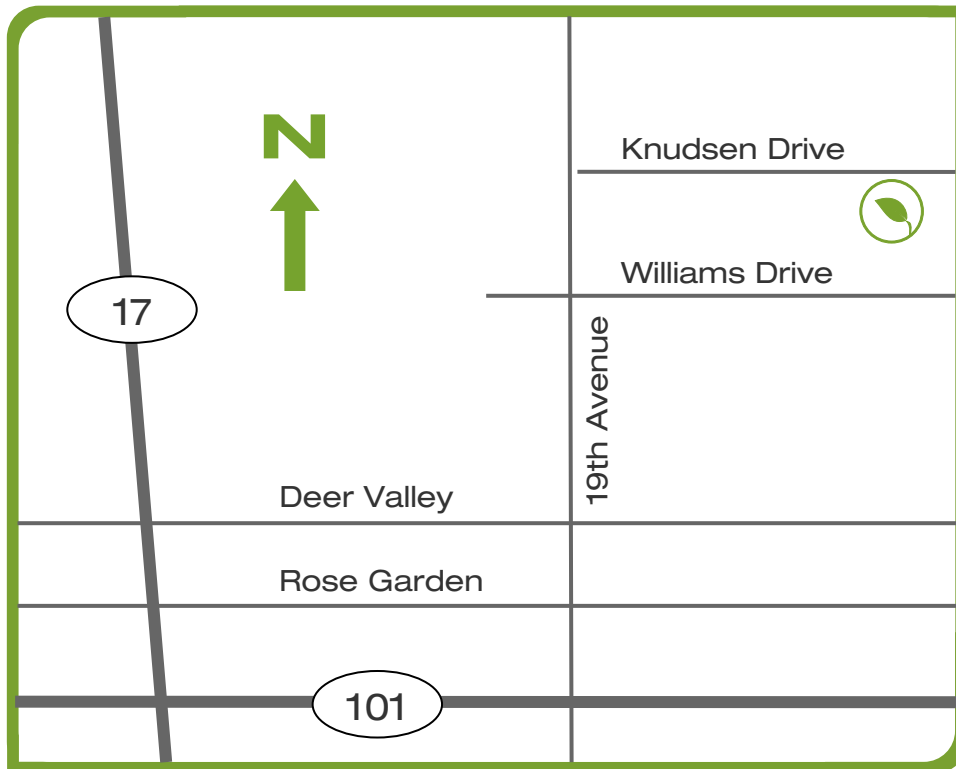

Precision Science®

Precision Science Directions

1517 West Knudsen Drive

Phoenix, AZ 85027

Office: 623-492-9190

Turn By Turn Directions

Take 1-17 North to Deer Valley. Turn Right on Deer Valley and head East. Turn Left and go North on 19th Avenue. Go through the light at Williams Drive and take the next Right onto Knudsen Drive. The Warehouse will be on the Right closer to the end of the street. Precision Science has a large, green leaf on the Northeast corner. Please park on the East side of the building and enter through the large glass door.